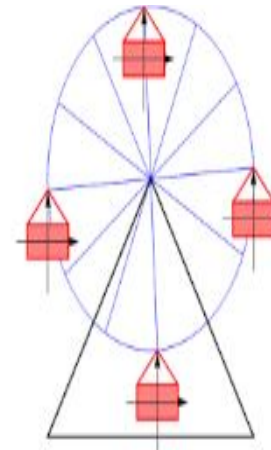

FORCES

INMACULADA PINAR SELVA
PHYSICS AND CHEMISTRY
4TH ESO

ENGAGE

CAN WE MOVE WITHOUT FORCES?

THE GOAL OF THIS ACTIVITY IS TO ENGAGE THE STUDENTS AND ALSO TO REMEMBER WHAT WE STUDIED THE UNIT BEFORE.

[Engage activity](#)

EXPLORE

LET'S GO TO THE LAB

THE EXPLORE ACTIVITY CONSISTS ON AN EXPERIMENT THAT WE ARE GOING TO CONDUCT IN THE LAB.

<https://drive.google.com/open?id=1uZBpUF6jMi7rihzqg1DhkyP4mgutrFR3LoU52OaUsuU>

EXPLAIN

- ✓ WHAT IS A FORCE?
- ✓ FORCE AS A VECTOR
- ✓ TYPES OF FORCES
 - Gravity force (weight)
 - Normal force
 - Friction force
 - Spring force

EXPLAIN

FORCE AS A VECTOR

EACH STUDENT ARE GOING TO PERFORM THESE EXPERIMENTS
TO UNDERSTAND THAT FORCES ARE VECTORS

<https://drive.google.com/open?id=0B0Wr9Z2-n-KnWDZhMnFJShkySlk>

<https://drive.google.com/open?id=0B0Wr9Z2-n-KneEgyYy1naHZhemc>